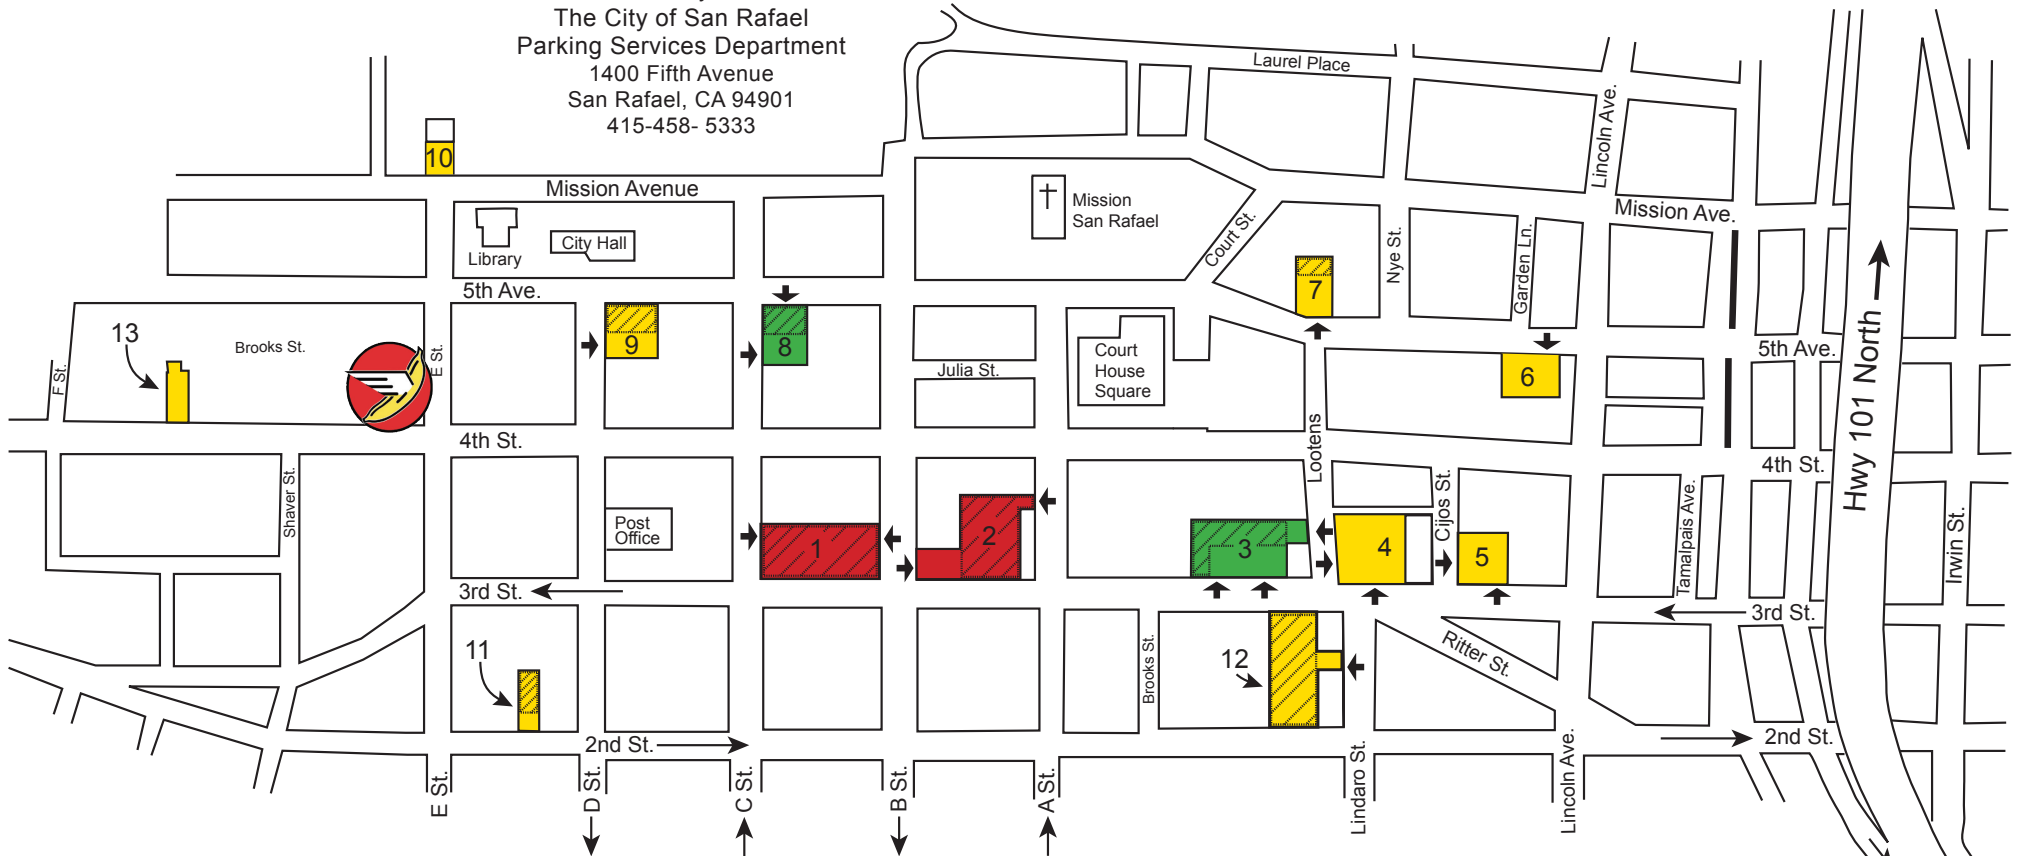

The City of San Rafael's Downtown Parking Lots

Courtesy of:
 The City of San Rafael
 Parking Services Department
 1400 Fifth Avenue
 San Rafael, CA 94901
 415-458- 5333

- Parking Entrance →
- One Way Streets →
- Garage ■
- 2 Levels ■
- Surface Parking Lots ■
- Long Term Parking ▨

- 1.....3rd & C St. Parking Garage
- 2.....3rd & A St. Parking Garage
- 3.....3rd & Lootens (N.W.)
- 4.....3rd & Lootens (Walgreens)
- 5.....3rd & Cijos St.
- 6.....5th & Garden Lane

- 7.....5th & Lootens
- 8.....5th & C St.
- 9.....5th & D St.
- 10.....Menzies Parking
- 11.....2nd between D & E St.
- 12....999 3rd St. (Permit only)
- 13....1550 4th St.

BANANAS AT LARGE

**1504 FOURTH STREET
 (415) 457-7600**

**SAN RAFAEL, CA 94901
 WWW.BANANASMUSIC.COM**